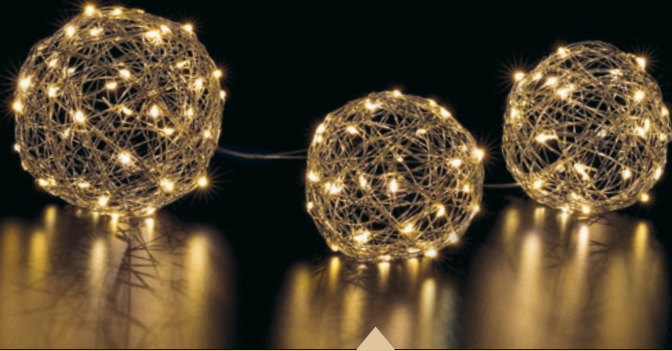

In & Outdoor | Cursa Ball Set
100 LED sunnywarm
1 x $\varnothing$ 12 cm, 2 x $\varnothing$ 10 cm
clear cable | $\approx$ 5 m
4,5V 1,35W

Art. DKOL-221-05 | CHF 49.00

In & Outdoor | Ice Ball Set
56 LED warmwhite
 $\varnothing$ 15/20/25 cm
clear cable | $\approx$ 5 m
24V 2W

Art. DKOL-087-02 | CHF 79.00