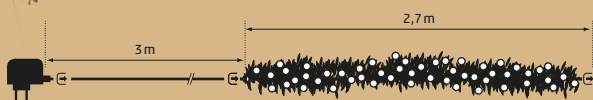

In & Outdoor | Green Garland
 160 LED warmwhite | 2,7 m | green cable | □— 2 m
 10x connectable | 230V 17,6W
 Art. DKOL-004-01 | CHF 249.00

In & Outdoor
Battery Easy String
 100 LED warmwhite | 7,5 m
 green cable | □— 30 cm
 AA, 3x1,5V
 Timer 6h on, 18h off
 Art. DKL-280-02 | CHF 29.90