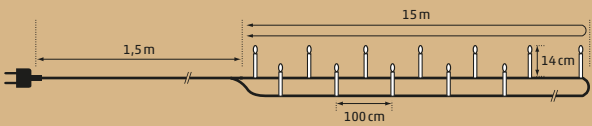

In & Outdoor | Candle Light
16 LED warmwhite | 15 m
green cable | $\varnothing$ 1,5 m
230V 4,8W
Art. DKOL-057-02 | CHF 99.00