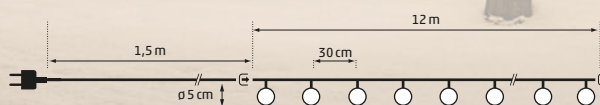

professional

In & Outdoor | Tree bulbs milky

40 LED warmwhite | $\varnothing$ 5 cm
12 m | black cable | $\approx$ 1,5 m
8x connectable | 230V 5,14W

Art. DKL-271-01 | CHF 129.00