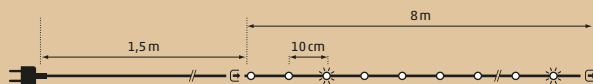

In & Outdoor | Tree Light warmwhite
80 LED | 8 m | white cable | $\pm$ 1,5 m
12x connectable | 230V 8,8W
Art. LED-PLR-005-01 | CHF 89.00

In & Outdoor | Tree Light purewhite
80 LED | 8 m | green cable | $\pm$ 1,5 m
12x connectable | 230V 8,8W
Art. LED-PLR-001-04 | CHF 89.00

In & Outdoor | Tree Light blue
80 LED | 8 m | green cable | $\pm$ 1,5 m
12x connectable | 230V 8,8W
Art. LED-PLR-001-02 | CHF 89.00

In & Outdoor | Tree Light red
80 LED | 8 m | green cable | $\pm$ 1,5 m
12x connectable | 230V 8,8W
Art. LED-PLR-001-03 | CHF 89.00

**In & Outdoor
Tree Light warmwhite**
80 LED | 8 m
green cable | $\pm$ 1,5 m
12x connectable | 230V 8,8W
Art. LED-PLR-001-01 | CHF 89.00

**In & Outdoor
Tree Light warmwhite**
200 LED | 20 m
green cable | $\pm$ 1,5 m
5x connectable | 230V 22W
Art. LED-PLR-003-01 | CHF 189.00

**In & Outdoor
Spare unit warmwhite**
Ersatzstrang | Rameau de rechange
40 LED | 4 m | green cable
230V 4,4W
Art. LED-PLR-004-01 | CHF 45.00

In & Outdoor | Flash Tree Light
80 LED (64 warmwhite, 16 purewhite)
8 m | white cable | $\pm$ 1,5 m
12x connectable | 230V 8,8W
Art. LED-PLRF-001-01 | CHF 89.00

In & Outdoor | PLR Extension Cable
Verlängerungskabel
Rallonge
5 m | green cable
Art. LED-PLR-5M-G | CHF 15.00

In & Outdoor | PLR Extension Cable
Verlängerungskabel
Rallonge
5 m | white cable
Art. LED-PLR-5M-W | CHF 15.00