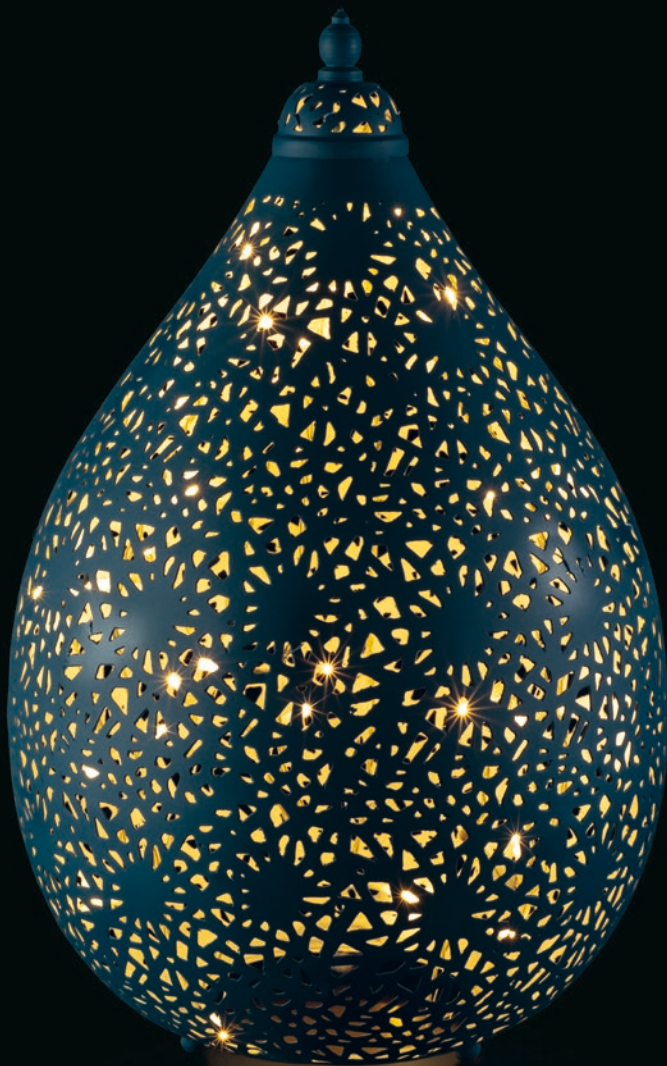

In & Outdoor | Andalusia
40 LED warmwhite | blue
22 x 35 cm | $\varnothing$ 5 m
6V 1,8W
Art. DKOL-369-01 | CHF 99.00