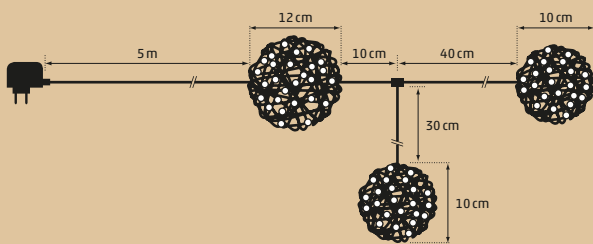

In & Outdoor | Cursa Ball Set
100 LED sunnywarm
1 x $\varnothing$ 12 cm, 2 x $\varnothing$ 10 cm
clear cable | $\approx$ 5 m
4,5V 1,35W

Art. DKOL-221-05 | CHF 49.00

In & Outdoor | Ice Ball Set
56 LED warmwhite
 $\varnothing$ 15/20/25 cm
clear cable | $\approx$ 5 m
24V 2W

Art. DKOL-087-02 | CHF 79.00