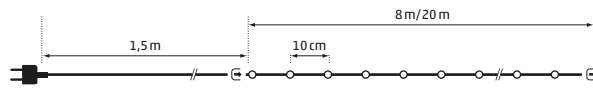

In & Outdoor | Tree Light warmwhite
80 LED | 8 m | white cable | $\pm$ 1,5 m
12x connectable | 230V 8,8W
Art. LED-PLR-005-01 | CHF 89.00