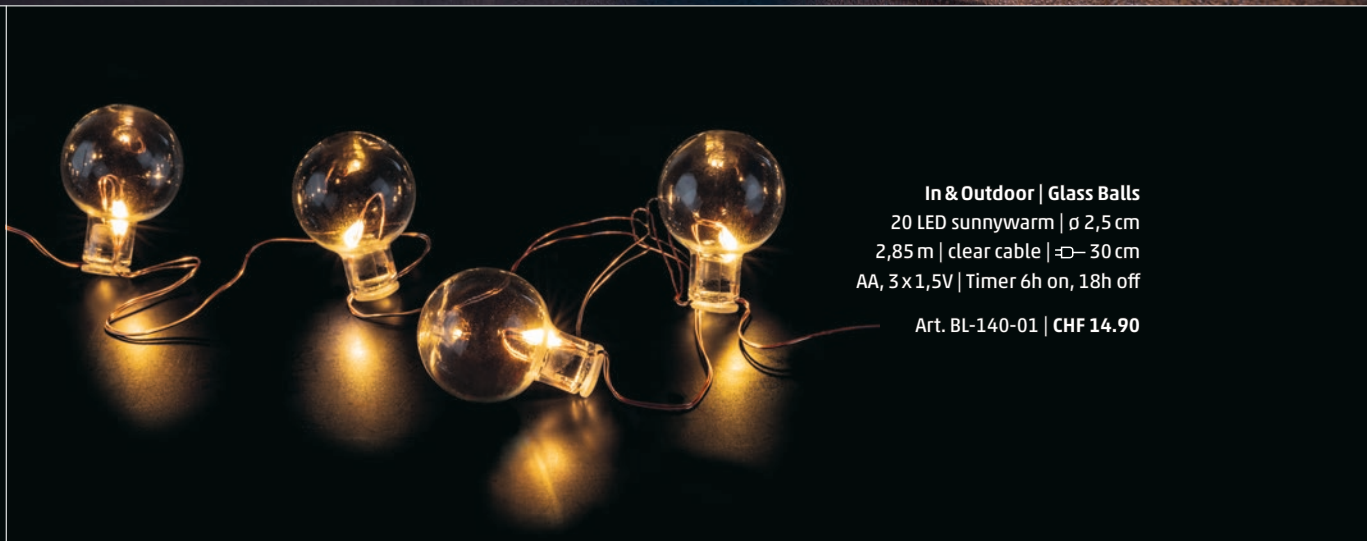

Indoor | Champagne Cluster
80 LED warmwhite | 2 m | lightgold
clear cable | ⌀ 5 m
3,5V 2,4W

Art. DKL-365-01
CHF 29.90

**Indoor Battery
Taper Candle 2pcs.**
2 LED warmwhite
ø 2,3 cm | 24,7 cm
AAA, 4 x 1,5V
Timer 5h on, 19h off

Art. BOL-025-02
CHF 14.90

In & Outdoor | Glass Balls
20 LED sunnywarm | ø 2,5 cm
2,85 m | clear cable | ⌀ 30 cm
AA, 3 x 1,5V | Timer 6h on, 18h off

Art. BL-140-01 | CHF 14.90