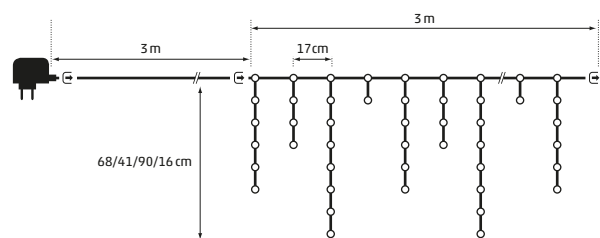

LED Connect Icicle eignen sich hervorragend
zum Betonen von Balustraden oder
Dachkanten – 36 Meter mit einer Strom-
versorgung – ganz schön praktisch.

Les LED Connect Icicle sont parfaites pour la
décoration de balustrades et de gouttières
– 36 mètres avec une seule alimentation –
très pratique.