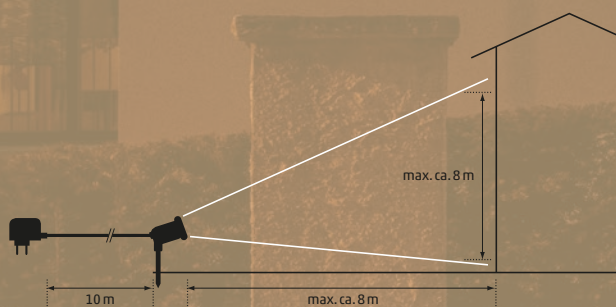

black cable | \approx 10 m

12V 6W

remote control | different effects

Art. DKOL-328-01 | CHF 79.00

projectors

**In & Outdoor | Magic Projector
Christmas Motion 1**
4 LED white | 24 x 18 cm
black cable | ±10 m | 12V 6W
remote control | 4 motif slices
Art. DKOL-325-01 | CHF 39.00