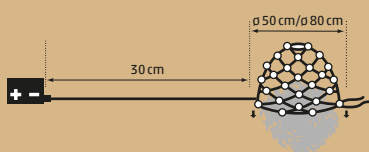

Indoor | Wonder Light Set white

- Art. LED-WLS-001 2 x 1,5 m | 216 LED | 12 strings | white cable | ≙ 1,5 m | 10x connectable | 25,8W | CHF 159.00
- Art. LED-WLS-002 2 x 2 m | 288 LED | 12 strings | white cable | ≙ 1,5 m | 10x connectable | 24,6W | CHF 199.00
- Art. LED-WLS-003 2 x 3 m | 468 LED | 13 strings | white cable | ≙ 1,5 m | 6x connectable | 54,6W | CHF 289.00

Spare String white

Ersatzstrang | Rameau de rechange

- Art. ES-LED-WLS-001 1,5 m | 18 LED | CHF 14.00
- Art. ES-LED-WLS-002 2 m | 24 LED | CHF 17.00
- Art. ES-LED-WLS-003 3 m | 36 LED | CHF 23.00

In & Outdoor

Battery Easy Boxnet

84 LED warmwhite | ø 50 cm
green cable | ≙ 30 cm
AA, 3 x 1,5V | Timer 6h on, 18h off

Art. DKL-281-01 | CHF 39.90

In & Outdoor

Battery Easy Boxnet

84 LED warmwhite | ø 80 cm
green cable | ≙ 30 cm
AA, 3 x 1,5V | Timer 6h on, 18h off

Art. DKL-281-02 | CHF 59.90