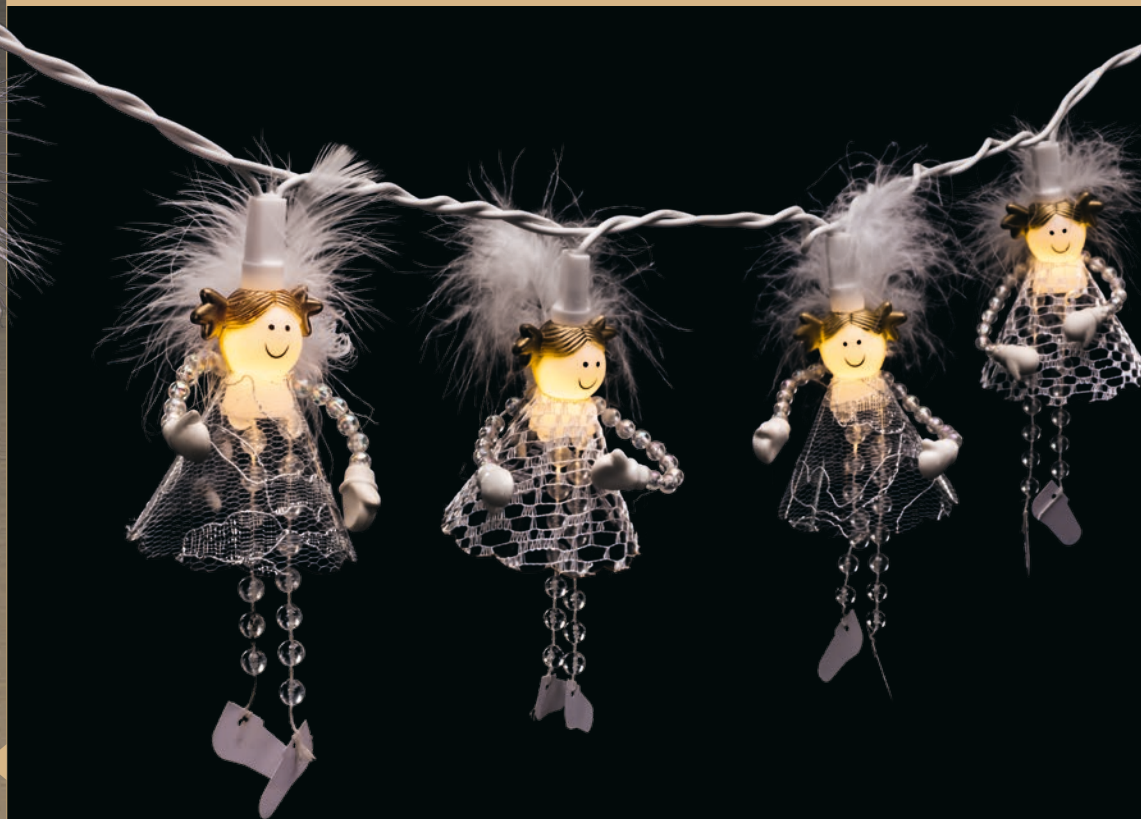

Indoor | Angel white
20 LED warmwhite | 1,5 m
white cable | ± 1,5 m
230V 23W
Art. DK-007-01 | CHF 29.90