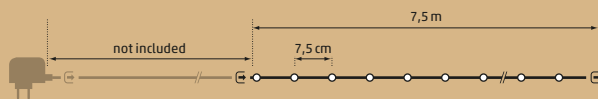

In & Outdoor | Connect Star Light

100 LED warmwhite | 7,5 m
green cable | ⚡-3 m
12x connectable | 31V 6W

Art. DKL-262-01 | CHF 49.00