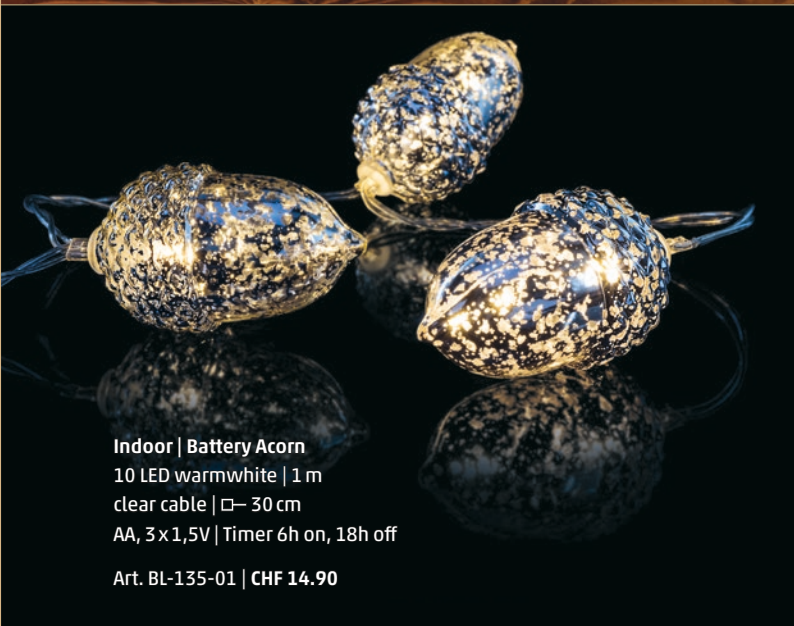

Indoor | Battery Acorn
10 LED warmwhite | 1 m
clear cable | $\approx$ 30 cm
AA, 3 x 1,5V | Timer 6h on, 18h off
Art. BL-135-01 | CHF 14.90