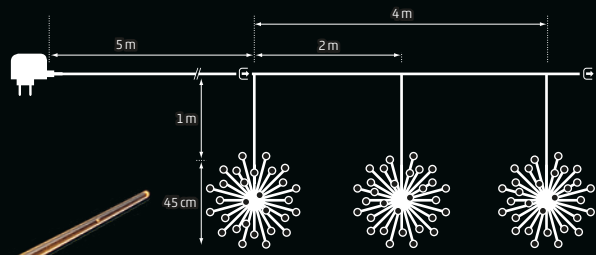

Art. BOL-330-03 | CHF 29.90

Indoor | Glamour Ball

5 LED warmwhite | \varnothing 10 cm

clear cable | \square 3 m

AA, 3x1,5V | Timer 6h on, 18h off

Art. BOL-330-01 | CHF 14.90

In & Outdoor | Spiky Stars 3pcs
 42 LED warmwhite | \varnothing 45 cm, 4 x 1,45 m
 clear cable | \square 5 m
 5x verlängerbar | 6V 3,6W
 8 Funktionen
 Art. DKOL-245-01 | CHF 49.00