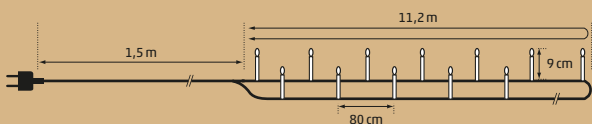

In & Outdoor | Candle Light
15 LED warmwhite | 11,2 m
green cable | $\varnothing$ 1,5 m
230V 3W
Art. DKOL-057-01 | CHF 69.00

Spare bulbs for DKOL-057-01 | 3 pcs.
Ersatzlampe | Lampe de rechange
Art. E-DKOL-057-01 | CHF 7.00