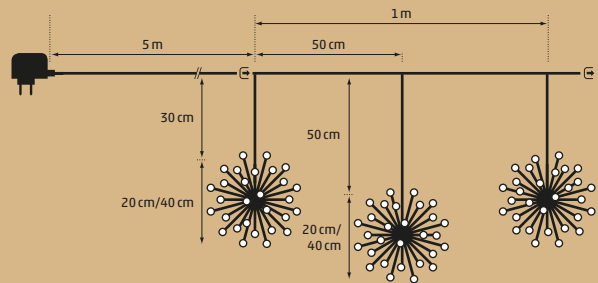

In & Outdoor | Ikarus
160 LED warmwhite
 $\varnothing$ 60 cm
clear cable | $\pm$ 5 m
6x connectable | 24V 6W
Art. DKOL-340-02 | CHF 49.00