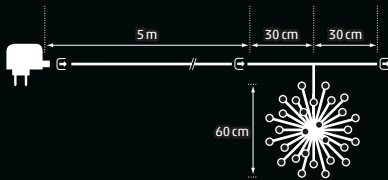

In & Outdoor | Ikarus
160 LED warmwhite
 $\varnothing$ 60 cm
clear cable | $\pm$ 5 m
6x connectable | 24V 6W
Art. DKOL-340-02 | CHF 49.00