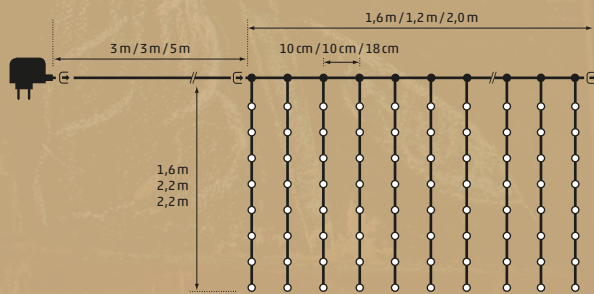

In & Outdoor | Angel Hair Curtain
264 LED warmwhite | 12 strings
2 x 2,2 m | silver wire | H 5 m
3x connectable | 12V 9W
Art. DKL-041-03 | CHF 79.90