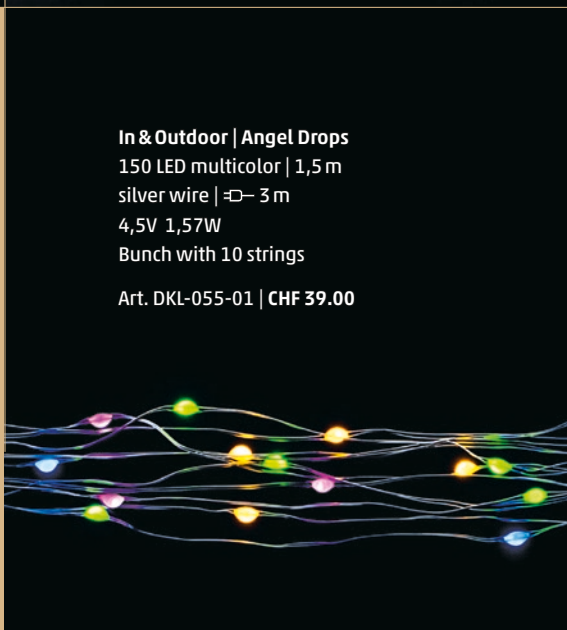

In & Outdoor | Angel Drops
150 LED multicolor | 1,5 m
silver wire | ≈ 3 m
4,5V 1,57W
Bunch with 10 strings
Art. DKL-055-01 | CHF 39.00