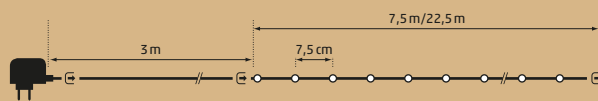

In & Outdoor | Connect String Extension

100 LED warmwhite | 7,5 m
green cable
without transformer
12x connectable | 31V 6W

Art. DKL-260-02 | CHF 39.00