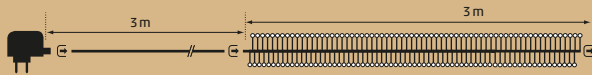

In & Outdoor | Connect Cluster
300 LED warmwhite | 3 m | green cable | $\varnothing$ 3 m
4x connectable | 31V 6W
Art. DKL-263-01 | CHF 99.00