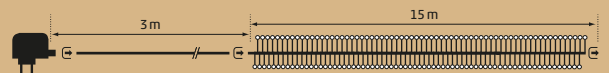

In & Outdoor | Power Cluster
1500 LED warmwhite | 15 m | green cable | $\varnothing$ 3 m
31V 9W
Art. DKL-340-01 | CHF 199.00