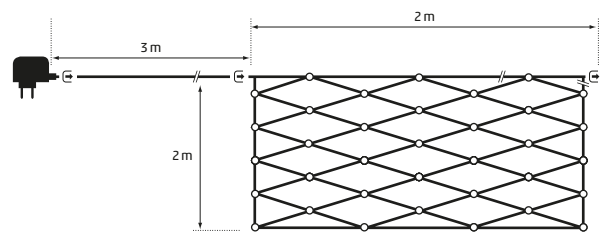

Art. DKL-260-02 | CHF 39.00

In & Outdoor | Connect Star Light

100 LED warmwhite | 7,5 m
green cable | ⚡-3 m
12x connectable | 31V 6W

Art. DKL-262-01 | CHF 49.00

In & Outdoor | Connect Net
 160 LED warmwhite | 2 x 2 m
 green cable | ± 3 m
 7x connectable | 31V 6W
 Art. DKL-266-01 | CHF 79.00