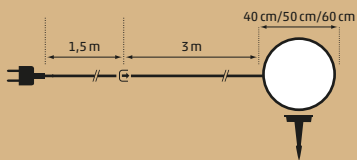

Wega | Extension Cable
Verlängerungskabel
Rallonge
3 m | black cable

Art. DKOL-352-05 | CHF 15.00

In & Outdoor | Wega Garden Ball
1 LED warmwhite | $\varnothing$ 50 cm
black cable | $\approx$ 4,5 m
10x connectable | 230V 7W

Art. DKOL-352-02 | CHF 179.00

In & Outdoor | Wega Garden Ball
1 LED warmwhite | $\varnothing$ 40 cm
black cable | $\approx$ 4,5 m
10x connectable | 230V 5W

Art. DKOL-352-01 | CHF 129.00

In & Outdoor | Wega Garden Ball
1 LED warmwhite | $\varnothing$ 60 cm
black cable | $\approx$ 4,5 m
10x connectable | 230V 9W

Art. DKOL-352-03 | CHF 219.00