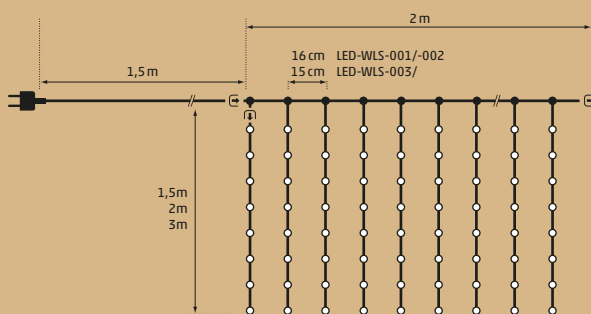

Spare String white

Ersatzstrang | Rameau de rechange

- Art. ES-LED-WLS-001 1,5 m | 18 LED | CHF 14.00
- Art. ES-LED-WLS-002 2 m | 24 LED | CHF 17.00
- Art. ES-LED-WLS-003 3 m | 36 LED | CHF 23.00