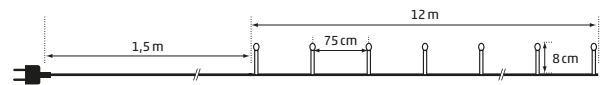

Indoor | Candle Light
16 LED warmwhite | 12 m | green cable | $\varnothing$ 1,5 m
230V 3,2W
Art. DKOL-058-01 | CHF 49.00