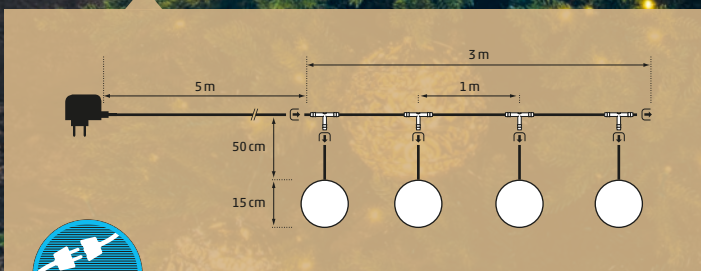

In & Outdoor | Tree balls silver

80 LED warmwhite | 4 balls

ø 15 cm | 3 m

green cable | ±0-5 m

5x connectable | 31V 6W

Art. DKL-236-01 | CHF 99.00

In & Outdoor | Tree balls gold

80 LED sunnywarm | 4 balls

ø 15 cm | 3 m

green cable | ±0-5 m

5x connectable | 31V 6W

Art. DKL-236-02 | CHF 99.00

In & Outdoor | Tree balls red

80 LED red | 4 balls

ø 15 cm | 3 m

green cable | ±0-5 m

5x connectable | 31V 6W

Art. DKL-236-03 | CHF 99.00