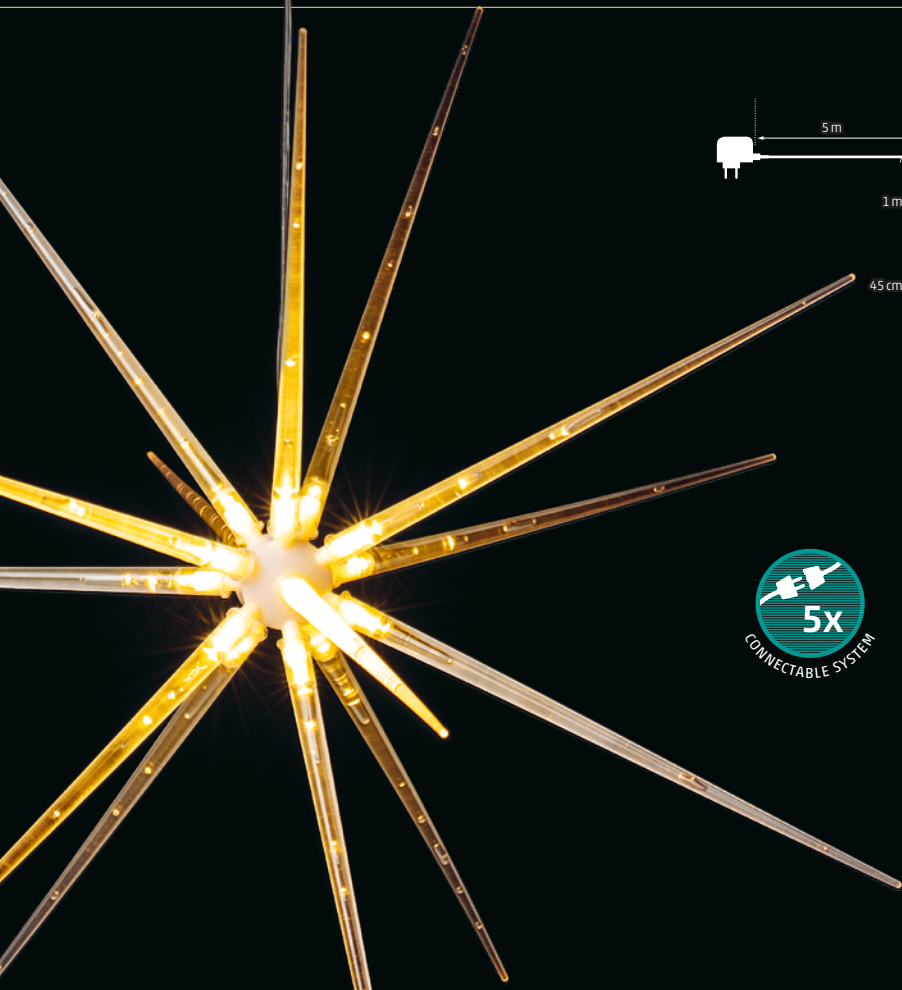

Art. BOL-330-03 | CHF 29.90

Indoor | Glamour Ball

5 LED warmwhite | \varnothing 10 cm

clear cable | \square 3 m

AA, 3x1,5V | Timer 6h on, 18h off

Art. BOL-330-01 | CHF 14.90

In & Outdoor | Spiky Stars 3pcs
 42 LED warmwhite | \varnothing 45 cm, 4 x 1,45 m
 clear cable | \square 5 m
 5x verlängerbar | 6V 3,6W
 8 Funktionen
 Art. DKOL-245-01 | CHF 49.00