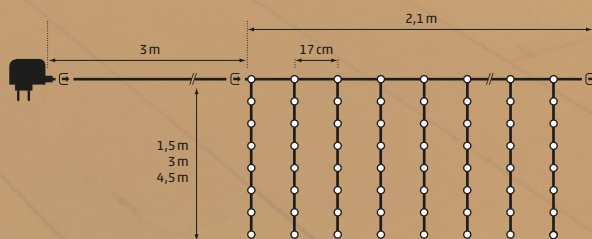

In & Outdoor
Connect Cable white
 3 m | white
 Art. DKL-248-01 | CHF 6.00

In & Outdoor | Connect Curtain
 140 LED warmwhite | 14 strings
 2,1x1,5 m | green cable | ⚡- 3 m
 8x connectable | 31V 6W

Art. DKL-261-01 | CHF 79.00

In & Outdoor | Connect Curtain
 280 LED warmwhite | 14 strings
 2,1x3 m | green cable | ⚡- 3 m
 4x connectable | 31V 6W

Art. DKL-261-02 | CHF 129.00

In & Outdoor | Connect Curtain
 420 LED warmwhite | 14 strings
 2,1x4,5 m | green cable | ⚡- 3 m
 2x connectable | 31V 6W