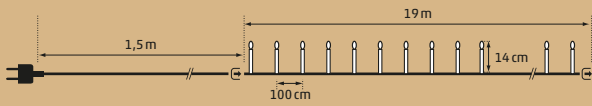

In & Outdoor | Candle Light
20 LED warmwhite | 19 m | green cable | $\varnothing$ 3 m
7x connectable | 230V 4,8W
Art. DKOL-057-05 | CHF 169.00

Spare bulbs
for DKOL-057-02 and
DKOL-057-05 | 2 pcs.
Ersatzlampe
Lampe de rechange
Art. E-DKOL-057-02
CHF 14.90

In & Outdoor | Candle Light
16 LED warmwhite | 15 m
green cable | $\varnothing$ 1,5 m
230V 4,8W
Art. DKOL-057-02 | CHF 99.00

Indoor | Candle Light
16 LED warmwhite | 12 m | green cable | $\varnothing$ 1,5 m
230V 3,2W
Art. DKOL-058-01 | CHF 49.00

In & Outdoor | Candle Light
15 LED warmwhite | 11,2 m
green cable | $\varnothing$ 1,5 m
230V 3W
Art. DKOL-057-01 | CHF 69.00

Spare bulbs for DKOL-057-01 | 3 pcs.
Ersatzlampe | Lampe de rechange
Art. E-DKOL-057-01 | CHF 7.00