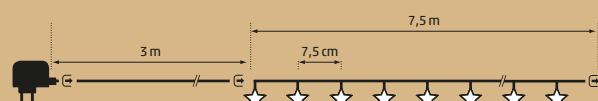

In & Outdoor | Connect String

100 LED warmwhite | 7,5 m
green cable | ⚡-3 m
12x connectable | 31V 6W

Art. DKL-260-01 | CHF 49.00

In & Outdoor | Connect String Extension

100 LED warmwhite | 7,5 m
green cable
without transformer
12x connectable | 31V 6W

Art. DKL-260-02 | CHF 39.00

In & Outdoor | Connect Star Light

100 LED warmwhite | 7,5 m
green cable | ⚡-3 m
12x connectable | 31V 6W

Art. DKL-262-01 | CHF 49.00