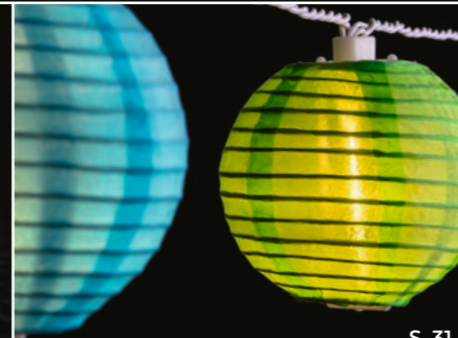

RISE AGAINST

Art. SOL-011-01 | CHF 39.90

Art. SOL-011-02 | CHF 39.90

In & Outdoor
Solar Antic Lantern Blue
1 LED | ø 26 x 21cm
NI-MH 1x18650 2000 mAh
Twilight Switch
Art. SOL-011-04 | CHF 39.90

S. 38

S. 4

S. 5