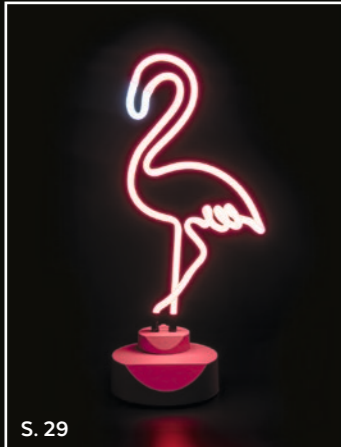

S. 29

S. 19

S. 18

S. 19

S. 24

S. 33

S. 31

S. 29

S. 28

S. 29

S. 25

S. 29

S. 19

S. 38

S. 19

S. 43