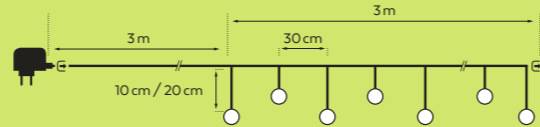

**In & Outdoor
Edison Partylight S**
10 LED | ø 4 cm
3 m black cable | ⚡-3 m
10 x connectable
31V 6W
Art. DKL-293-01
CHF 49.00

10x