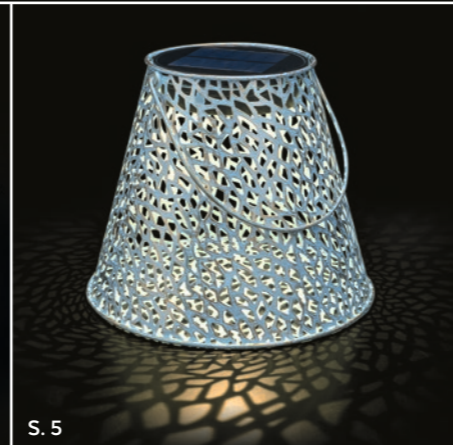

RISE AGAINST

Art. SOL-011-01 | CHF 39.90

Art. SOL-011-02 | CHF 39.90

In & Outdoor
Solar Antic Lantern Blue
1 LED | ø 26 x 21cm
NI-MH 1x18650 2000 mAh
Twilight Switch
Art. SOL-011-04 | CHF 39.90

S. 38

S. 4

S. 5