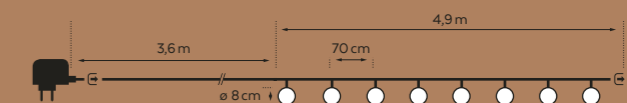

Vintage Partylight G80

In & Outdoor
Vintage Partylight G80 mc*
8 LED | ø 8 cm
4,9 m black cable | ⌀-3,6 m
3 x connectable | 36V 10W
Art. DKL-300-02 | CHF 79.00