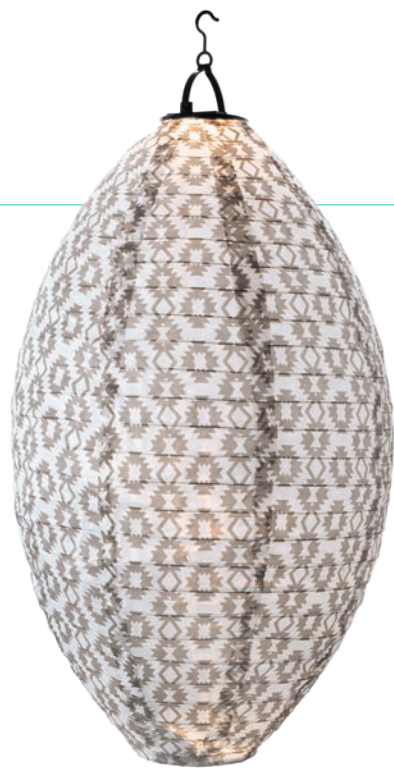

3m | black cable
Art. DKOL-352-05 | CHF 15.00

Wega Divider

30 cm | black cable | connect 1 to 3
Art. DKOL-352-04 | CHF 25.00

And she was blinded by the light
Cut loose like a deuce,
another runner in the night.

BRUCE SPRINGSTEEN

**In & Outdoor Solar
Drop Lantern grey**
1 LED | ø 28x52 cm
NI-MH 1xAAA 200 mAh
Twilight Switch
Art. SOL-013-05 | CHF 19.90

**In & Outdoor Solar
Lantern Wavy orange**
1 LED | ø 30 cm
NI-MH 1xAA 300 mAh
Twilight Switch
Art. SOL-006-02 | CHF 9.90