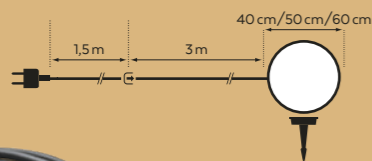

10x

In & Outdoor Wega Garden Ball*

1 LED | black cable | ⌀ 4,5 m
10x connectable | gardenstick included

ø 40 cm | 230V 5W
Art. DKOL-352-01 | CHF 129.00

ø 50 cm | 230V 7W
Art. DKOL-352-02 | CHF 179.00

ø 60 cm | 230V 9W
Art. DKOL-352-03 | CHF 219.00

Wega Spare Bulb

1 LED | E27 5W - 400 lumen
Art. E-DKOL-352-01 | CHF 10.00

1 LED | E27 7W - 600 lumen
Art. E-DKOL-352-02 | CHF 12.00

1 LED | E27 9W - 800 lumen
Art. E-DKOL-352-03 | CHF 15.00