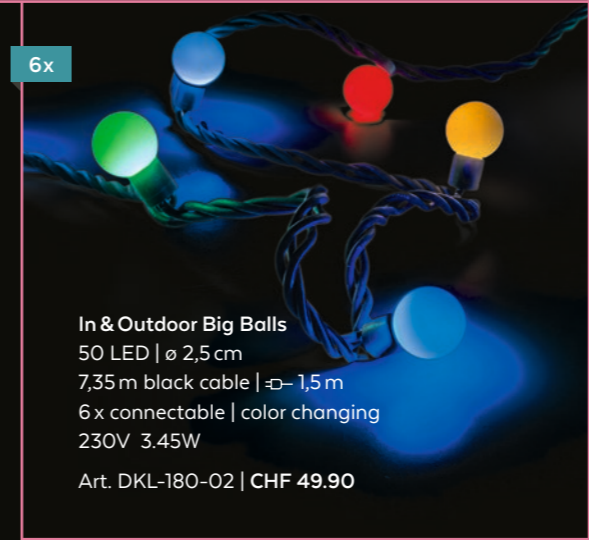

6x

In & Outdoor Big Balls
50 LED | ø 2,5 cm
7,35 m black cable | ⌀ 1,5 m
6 x connectable | color changing
230V 3.45W
Art. DKL-180-02 | **CHF 49.90**