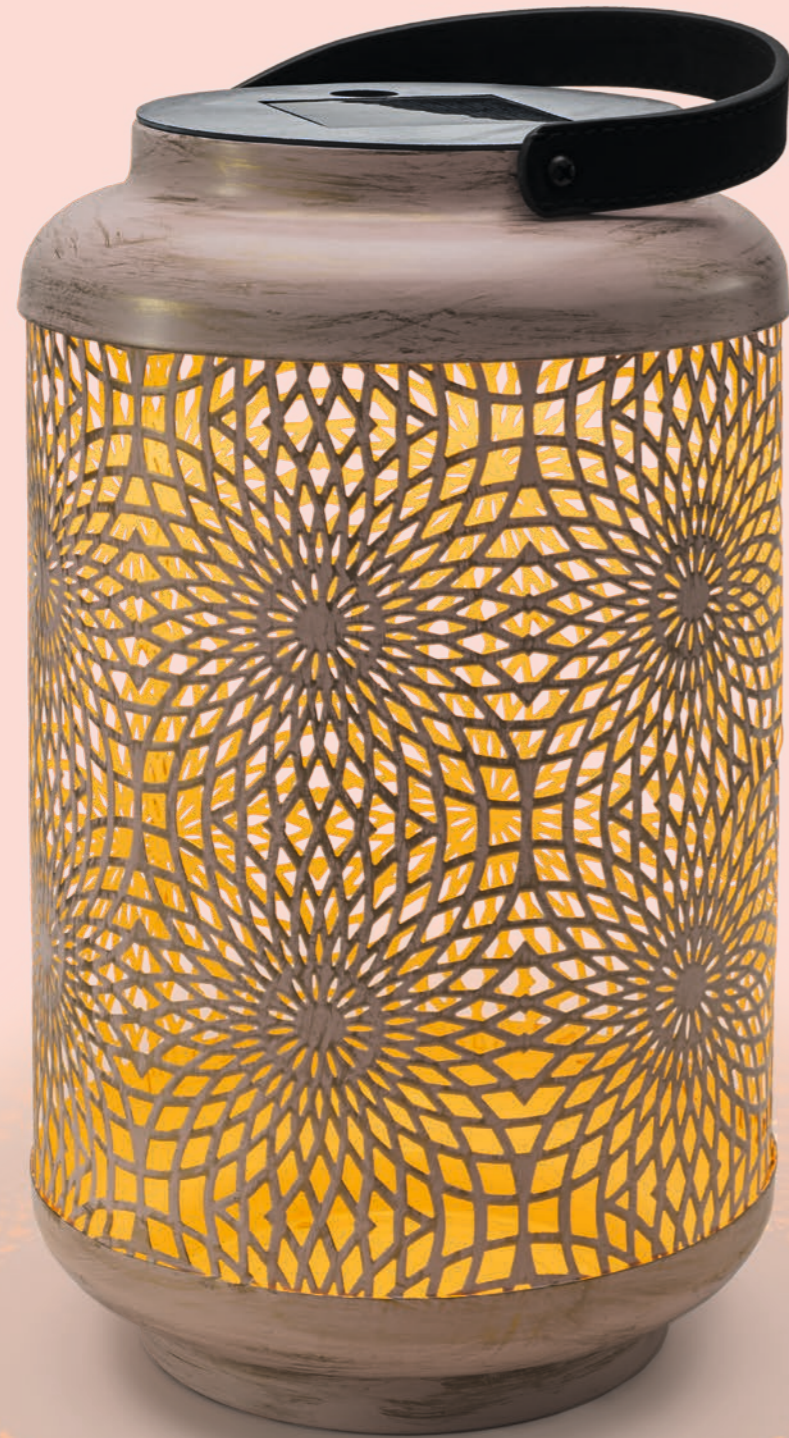

Give your heart and soul to me
and life will always be La Vie En Rose.

MICHAEL BUBLE

**In & Outdoor
Solar Vintage Lantern S rose**
1 LED | ø 19 x 32 cm
600 mAh | Twilight Switch
Art. SOL-032-01 | CHF 39.90