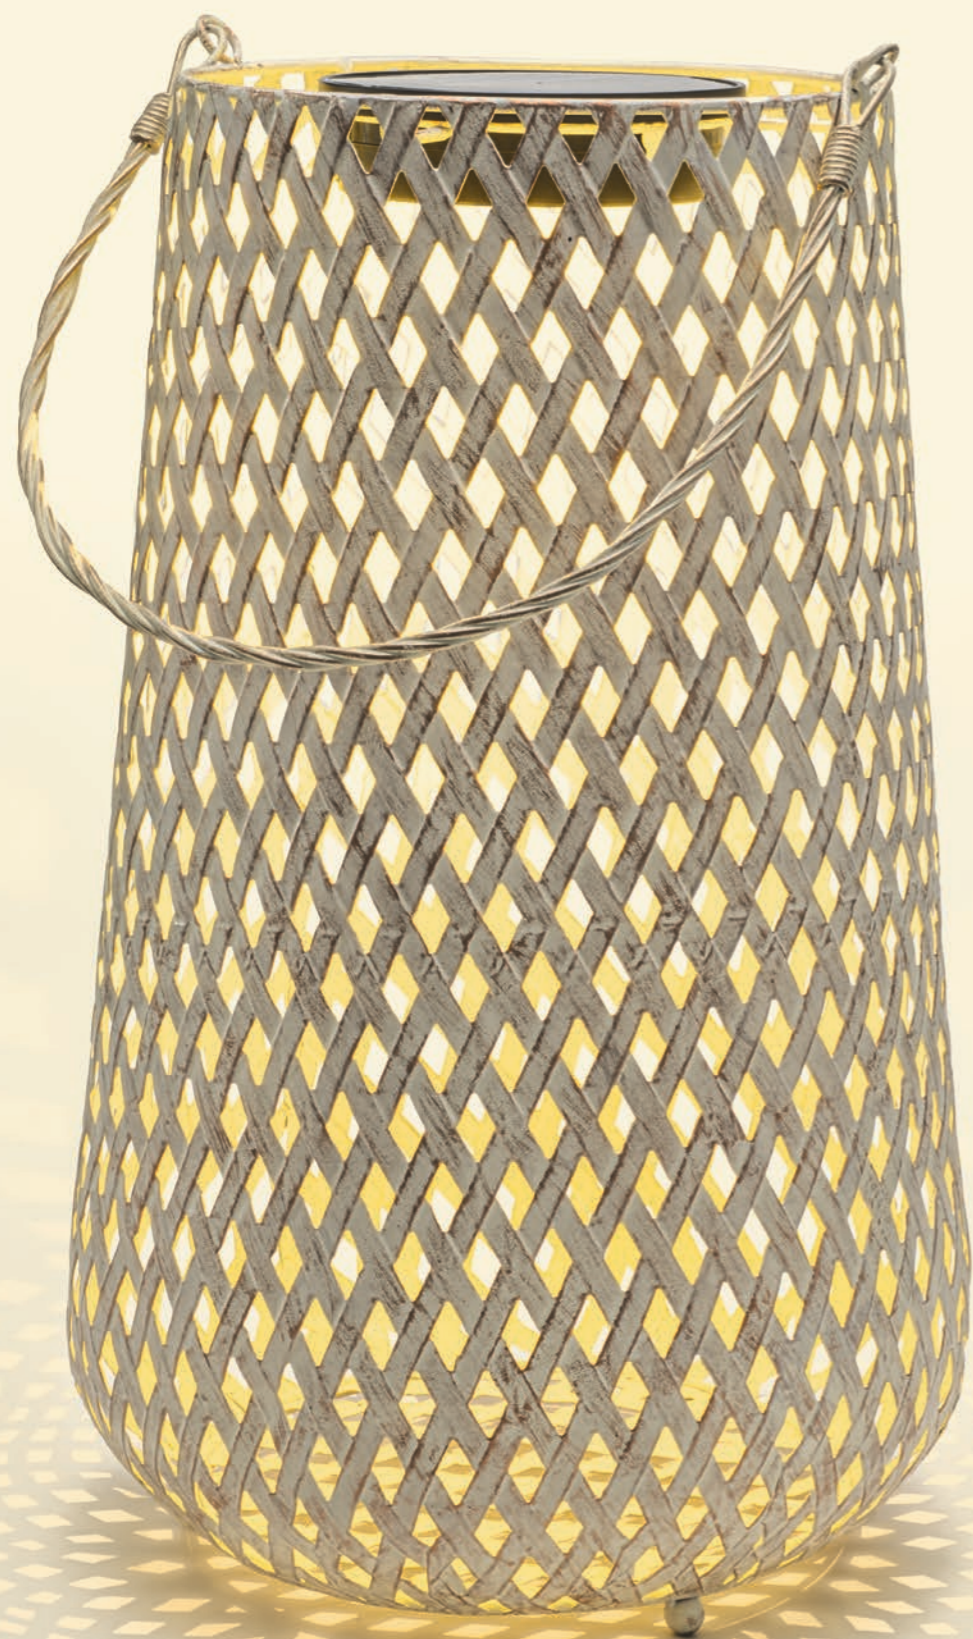

In & Outdoor
Solar Antic Lantern XL white
1 LED | ø 46 x 28 cm
NI-MH 1x18650 2000 mAh
Twilight Switch
Art. SOL-021-02 | CHF 79.00