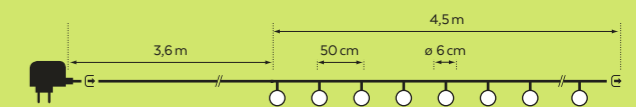

**In & Outdoor
Vintage Partylight A60 mc***
10 LED | ø 6 cm
4,5 m black cable | ⚡- 3,6 m
3 x connectable | 36V 10W
Art. DKL-301-01 | CHF 79.00

3x

◆

3x

◆

Vintage Partylight A60