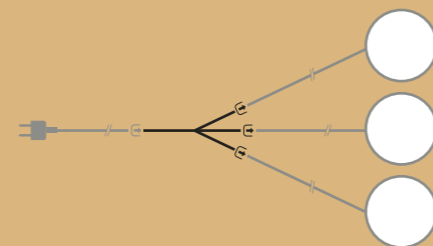

3m | black cable
Art. DKOL-352-05 | CHF 15.00

Wega Divider

30 cm | black cable | connect 1 to 3
Art. DKOL-352-04 | CHF 25.00

And she was blinded by the light
Cut loose like a deuce,
another runner in the night.