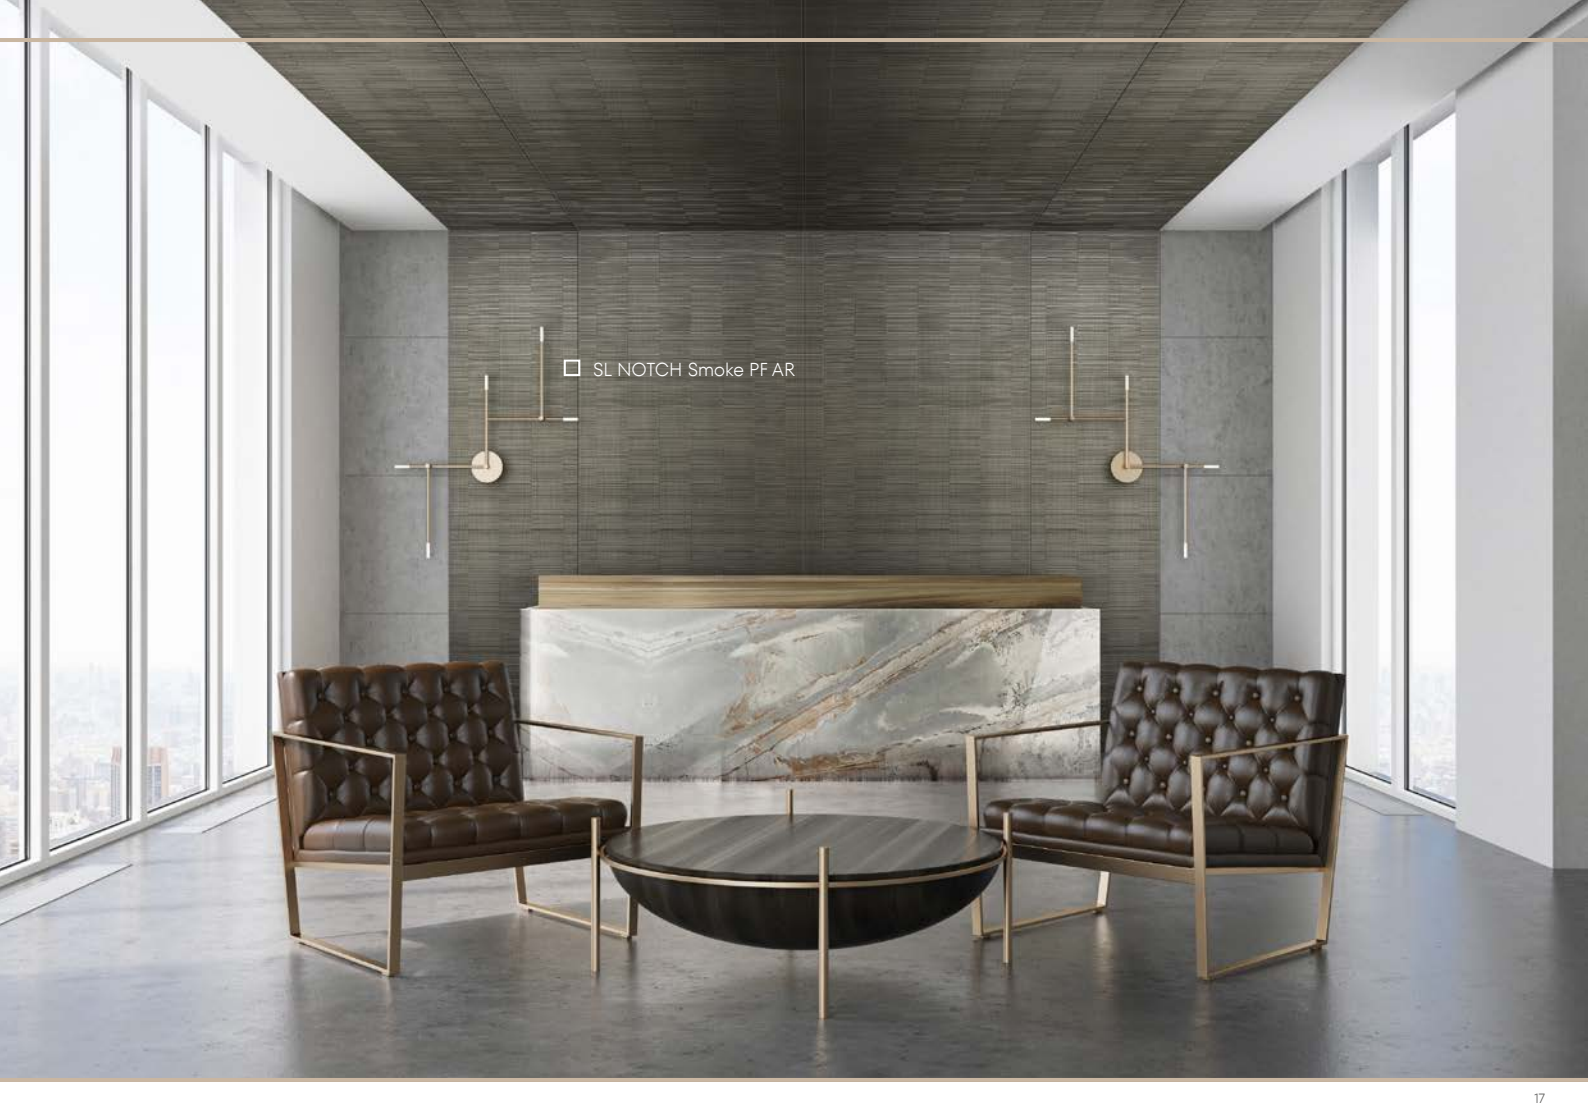

□ SL NOTCH Smoke PF AR