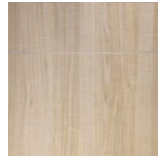

DM CEMENT
Light/Grey
brushed 8L

DM MARBLE
White

DM Travertin

WOOD-LINE

WL Nutwood/
Grey brushed
8L

WL Nutwood
Country/Grey
brushed 8L

WL Maple
Alpine/Grey
brushed 8L

WL Nutwood